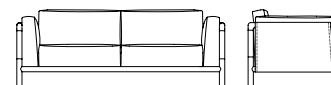

SF **66530**
Divano a due posti rivestimento tessuto o pelle
Two-seat sofa fabric or leather upholstery
cm 200 x 93 x h 74
in 78 3/4 x 36 5/8 x h 29 1/8

SF **66531**
Divano a due posti esterno in pelle, cuscini in tessuto o pelle
Two-seat sofa external in leather, fabric or leather cushions
cm 200 x 93 x h 74
in 78 3/4 x 36 5/8 x h 29 1/8