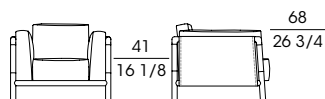

SF **66500**
Poltrona rivestimento tessuto o pelle
Armchair fabric or leather upholstery
cm 96 x 93 x h 74
in 37 3/4 x 36 5/8 x h 29 1/8

SF **66501**
Poltrona esterno in pelle, cuscini in tessuto o pelle
Armchair external in leather, fabric or leather cushions
cm 96 x 93 x h 74
in 37 3/4 x 36 5/8 x h 29 1/8

SF **66530**
Divano a due posti rivestimento tessuto o pelle
Two-seat sofa fabric or leather upholstery
cm 200 x 93 x h 74
in 78 3/4 x 36 5/8 x h 29 1/8

SF **66531**
Divano a due posti esterno in pelle, cuscini in tessuto o pelle
Two-seat sofa external in leather, fabric or leather cushions
cm 200 x 93 x h 74
in 78 3/4 x 36 5/8 x h 29 1/8

SF **66510**
Divano a due posti rivestimento tessuto o pelle
Two-seat sofa fabric or leather upholstery
cm 240 x 93 x h 74
in 94 1/2 x 36 5/8 x h 29 1/8

SF **66511**
Divano a due posti esterno in pelle, cuscini in tessuto o pelle
Two-seat sofa external in leather, fabric or leather cushions
cm 240 x 93 x h 74
in 94 1/2 x 36 5/8 x h 29 1/8