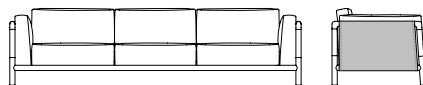

SF **66521**
Divano a tre posti esterno in pelle, cuscini in tessuto o pelle
Three-seat sofa external in leather, fabric or leather cushions
cm 280 x 93 x h 74
in 110 1/4 x 36 5/8 x h 29 1/8