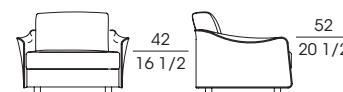

SF **64400 + 64401**
Poltrona esterno tessuto o pelle + imbottitura interna
Armchair external part in fabric or leather + internal padding
cm 110 x 92 x h 75
in 43 2/8 x 36 2/8 x h 29 4/8