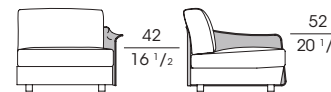

SF **62961**
Divano esterno cuoio
Sofa external part in saddle leather
cm 200 x 92 x h 75
in 78 6/8 x 36 2/8 x h 29 4/8

SF **62962**
Divano esterno cuoio
Sofa external part in saddle leather
cm 250 x 92 x h 75
in 98 3/8 x 36 2/8 x h 29 4/8

SF **62963**
Divano esterno cuoio
Sofa external part in saddle leather
cm 280 x 92 x h 75
in 110 2/8 x 36 2/8 x h 29 4/8

SF **62970**
Cuscino
Cushion
cm 40 x 40
in 15 3/4 x 15 3/4

SF **62980**
C Elemento destro esterno cuoio
Right element external part in saddle leather
cm 100 x 92 x h 75
in 39 3/8 x 36 2/8 x h 29 4/8