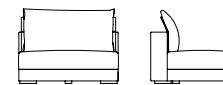

SF **7508G**
Elemento centrale con 1 pannello reclinabile
Central element with 1 reclinable panel
cm 120 x 105 x h 88,3
in 47 1/4 x 41 1/4 x h 34 3/4