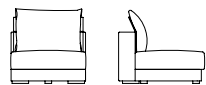

SF **7501G**
Elemento centrale con 1 pannello reclinabile
Central element with 1 reclinable panel
cm 90 x 105 x h 88,3
in 35 3/8 x 41 1/4 x h 34 3/4