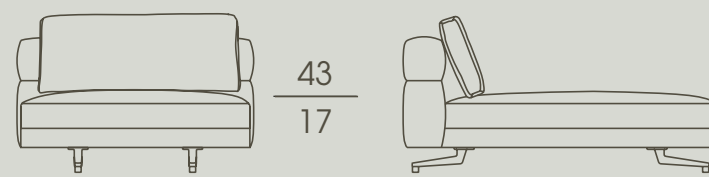

7690G

Chaise Longue destra senza braccioli
Right chaise longue without armrests

cm 125 x 165 x h 71
in 49¹/₄ x 65 x h 28