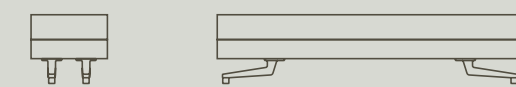

76955 - 76965

Tavolino in frassino
Low table in ash wood

cm 120 x 40 x h 37
in 47 1/4 x 15 3/4 x h 14 2/4

SOHO

76956 - 76966

Tavolino in frassino
Low table in ash wood

cm 140 x 40 x h 37
in 55 x 15 3/4 x h 14 2/4