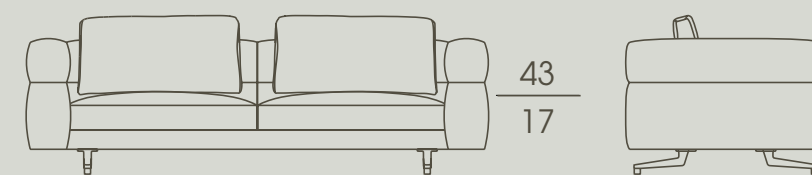

I piedini sono in metallo verniciato finitura pewter (fin. 5L) con terminale in massello di pau ferro.

Il rivestimento, sfoderabile, è disponibile in tessuto o pelle. Il divano è dotato di tavolini integrati disponibili nelle finiture:

- Intarsio Anthology;
- Frassino: naturale (fin.96), grigio antracite (fin.93), biscotto (fin.2P) e cenere (fin.2R);

Per ogni elemento del divano con schienale è compreso un cuscino da appoggiare alla seduta.

SOHO

Series of modular sofas. The internal structure of the armrests and backrests is in multilayer wood, while the external one is in polyurethane foam and polyester fibre.

The structure of the base consists of an iron tube covered with polyurethane foam and polyester fibre. The seat cushions are in polyurethane foam and covered in polyester fibre.

The seat is equipped with elastic bands to increase comfort.

The backrest cushions are in goose down with internal support in polyurethane foam.

The feet are in painted metal with a pewter finish (fin. 5L) and a solid pau ferro wood end.

The removable cover is available in fabric or leather.

The sofa is equipped with integrated small tables available in the following finishes:

- Inlay Anthology;
- Ash wood: natural (fin.96), anthracite grey (fin.93), biscuit (fin.2P) and ash grey (fin.2R);

A cushion is included for each element of the sofa with backrest.

76700

Divano
Sofa

cm 245 x 105 x h 71
in 96 ³/₄ x 41 ¹/₄ x h 28