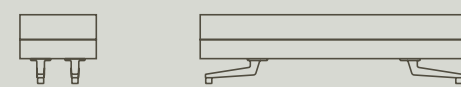

SOHO

76956 - 76966

Tavolino in frassino
Low table in ash wood

cm 140 x 40 x h 37
in 55 x 15 3/4 x h 14 2/4